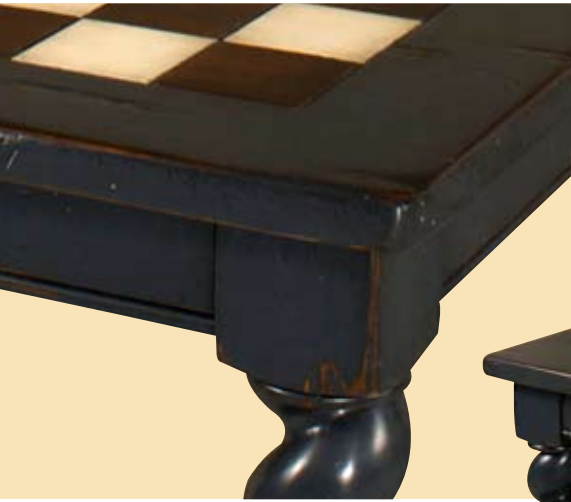

Chess Table

Each piece is customized to your exact specifications.

Additional Sizes Available

You Decide

Item No. 3198 Chess Table

As Shown

Dimensions: 31L 31W 31H

Top Finish: English Walnut/Harvest Moon

Border & Legs: Navy