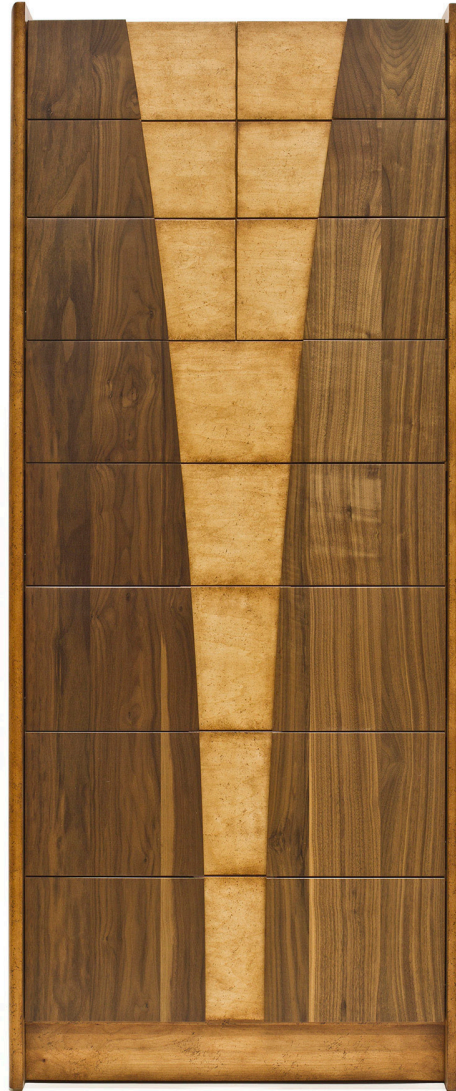

BLACK WOLF

Item #6568
32w x 18d x 72h

-
Shown in Maple and Walnut with a Custom Finish

-
Custom sizes available upon request